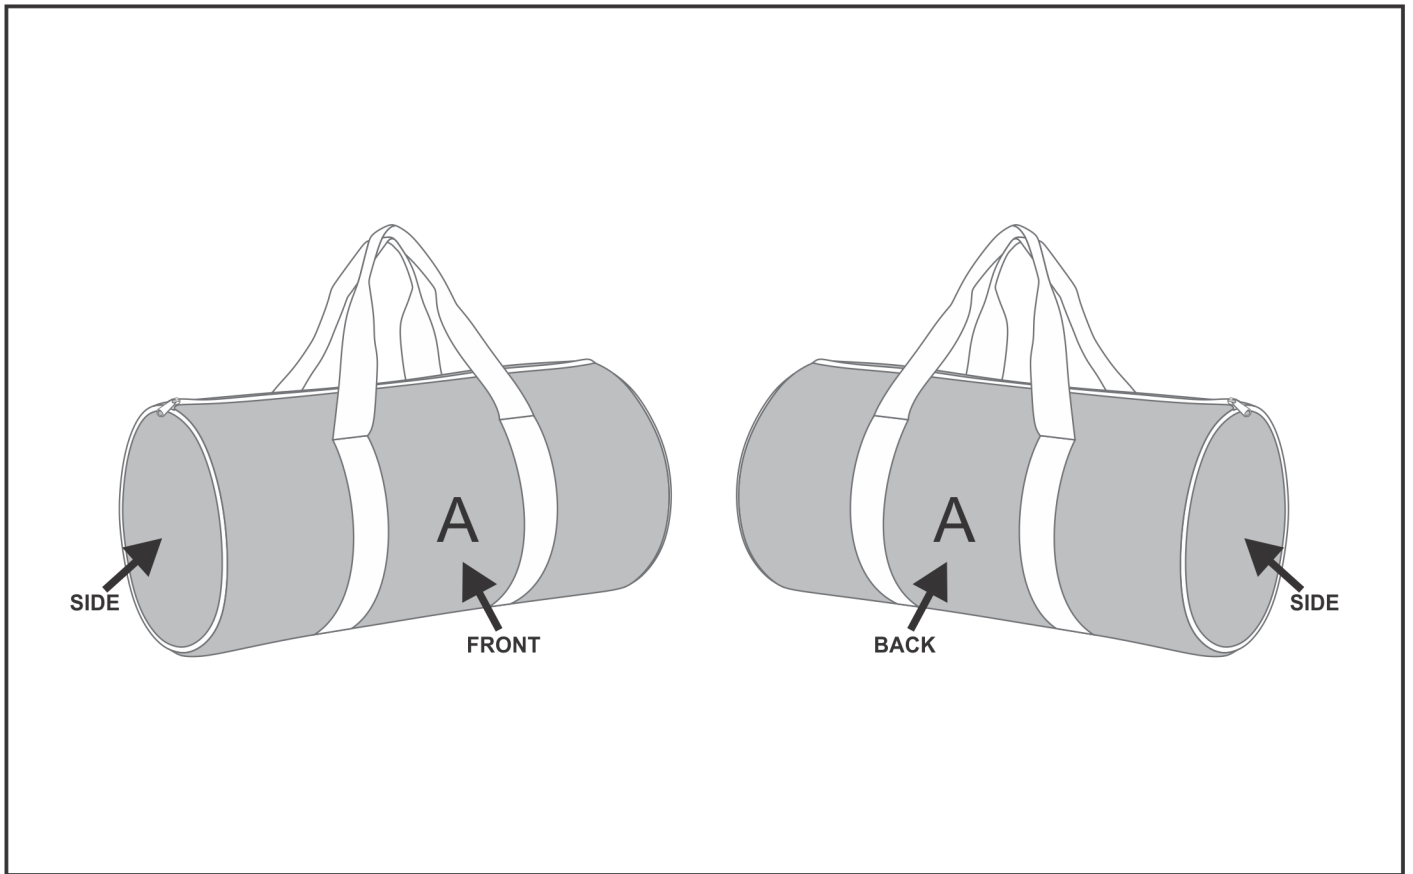

BC-HP-33-G

Hoppla Carter Barrel Sport Bag

Need to know:

- Includes 1-Position Sublimation (setup fees apply)
- **Please Note: We cannot guarantee 100% logo Alignment on all Brandable Panels.**

Branding Options:

Position A

1. Custom Sublimation A (CPSUB-A)
Full Colour
Size: 1400mm wide x 965mm high